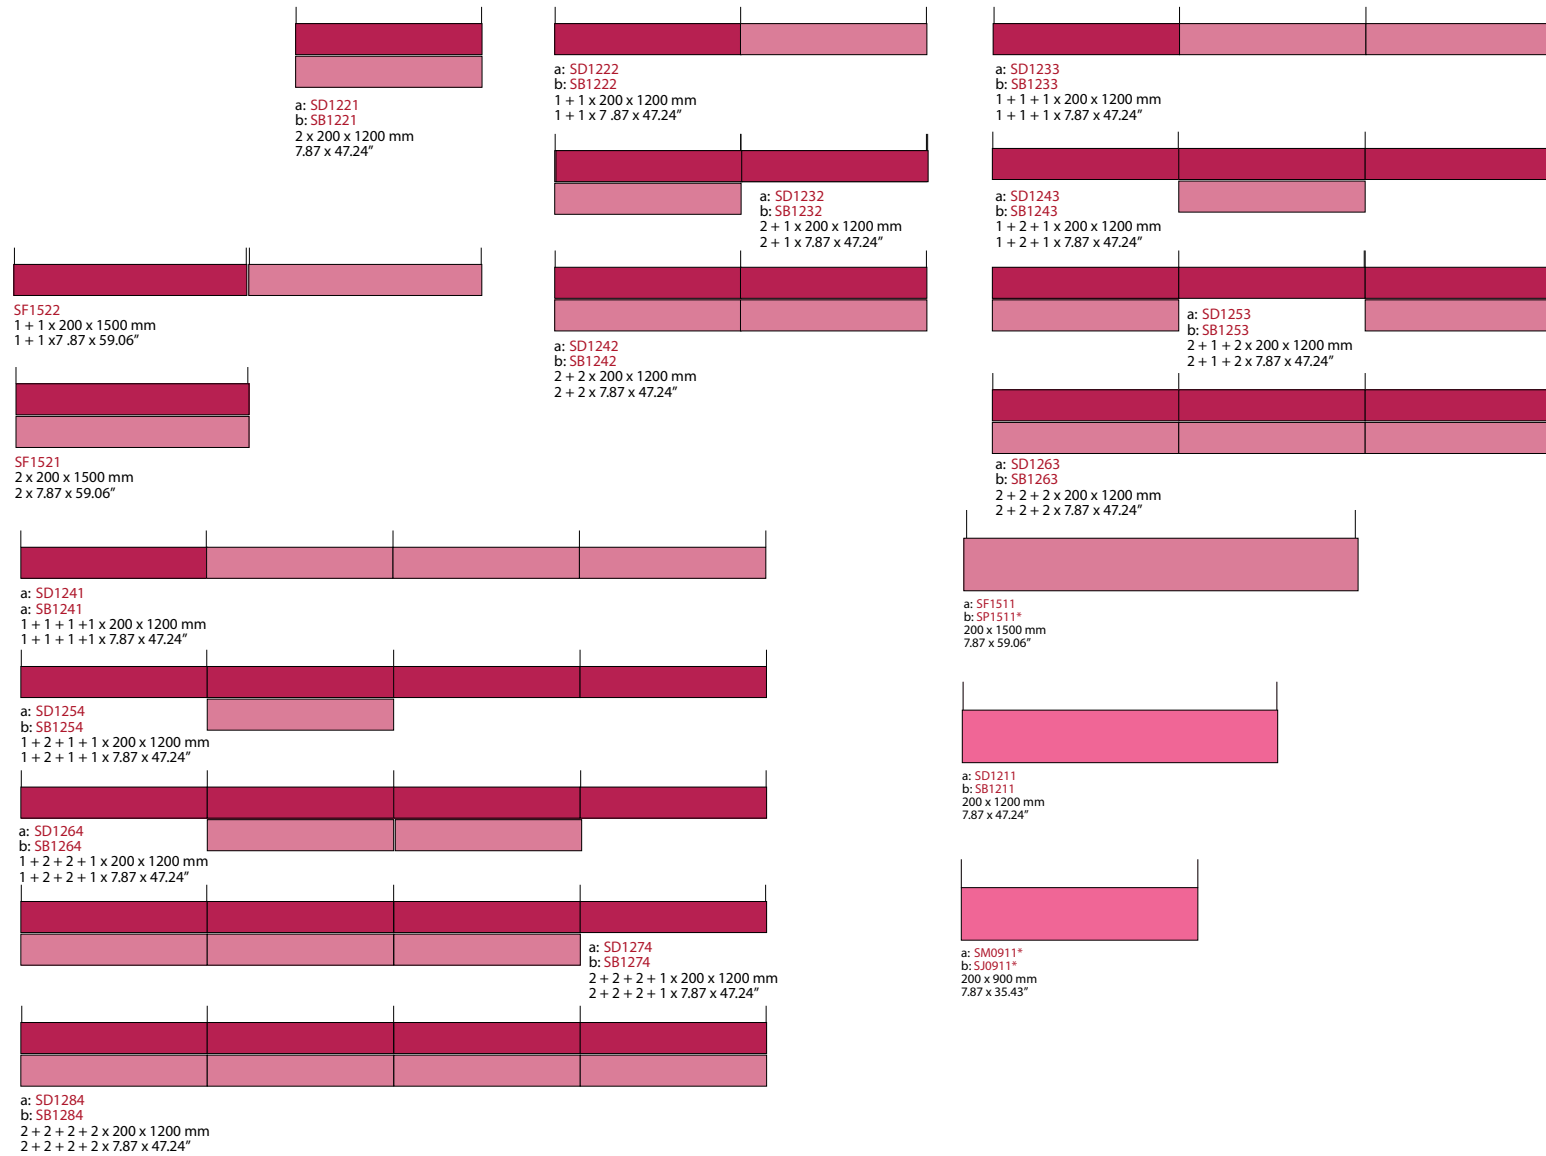

# VIA INTERIOR.

 Suspended Header  Suspended

a: Non illuminated  
b: Illuminated

 Wall Header  Projecting

 Wall a: Non illuminated  
b: Illuminated