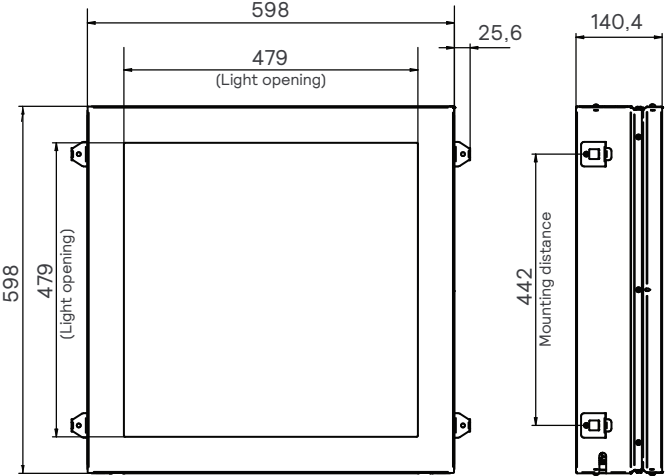

Controls and User Interface

| | |
|--------------------------|--|
| Lighting control | Compatible with NatureConnect control system |
| Number of DALI addresses | 4 |

Mechanical and Housing

| | |
|---------------------------|-------------------------------|
| Dimensions (LxWxH) | 598 x 598 x 140.4 mm |
| Housing material | Steel |
| Housing color | White RAL9003 |
| Optical cover/lens type | Polycarbonate |
| Optical cover/lens finish | Transparent (Sky); Opal (Sun) |
| Net weight product | 13 kg |

NatureConnect skylight W60L60

Product Data

| | |
|--------------|----------------------------------|
| 822274820223 | LP902P NC Skylight PSD W60L60 |
|--------------|----------------------------------|

Dimensional drawing

Dimensions in mm

© 2023 Signify Holding.

All rights reserved. The information provided herein is subject to change, without notice. Signify does not give any representation or warranty as to the accuracy or completeness of the information included herein and shall not be liable for any action in reliance thereon. The information presented in this document is not intended as any commercial offer and does not form part of any quotation or contract, unless otherwise agreed by Signify. All trademarks are owned by Signify Holding or their respective owners.