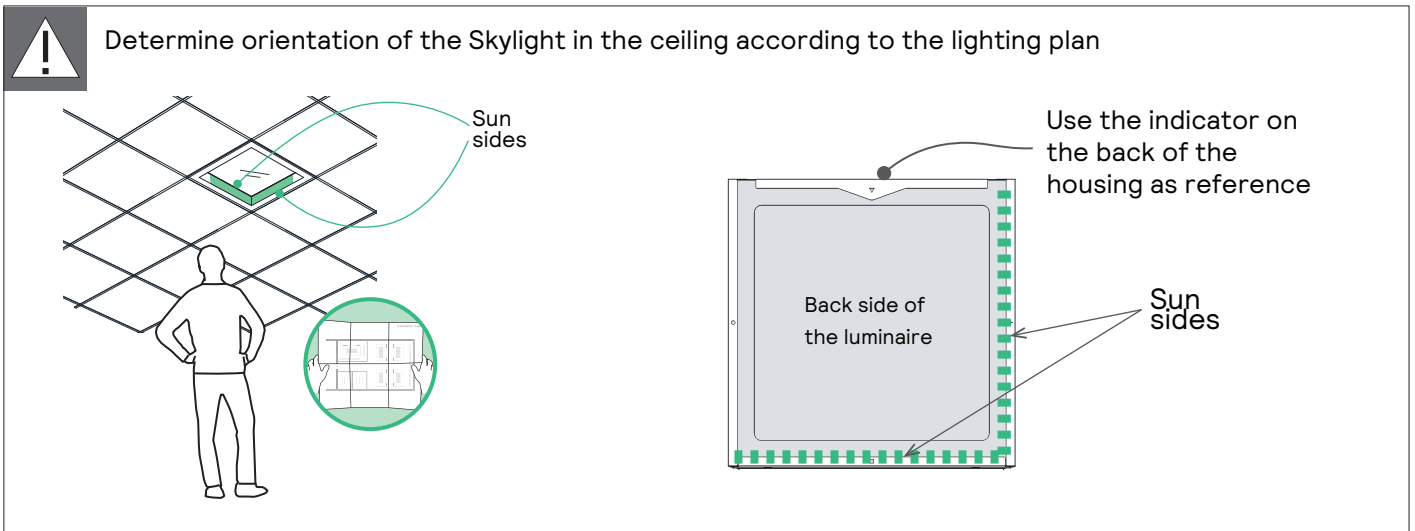

# NatureConnect

by Signify

NatureConnect skylight W60L60  
LP902P NC Skylight PSD W60L60

	Power (W)	Dimensions LxWxH (mm)	EU Energy class of the light source	kg
Skylight	60	598 x 598 x 141	C	13

### Installation in NatureConnect island

1

For more detailed mounting instruction, please consult your Signify representative for the NatureConnect system installation manual.