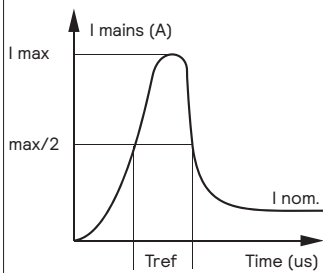

Inrush current

Electrical characteristics

I max (A)	16
T ref (Us)	175
MCB	Max n. of lumin.
B-10 A	26
B-16 A	42
C-10 A	28
C-16 A	44

- The luminaire shall be installed by a qualified electrician and wired in accordance with the latest IEE electrical regulations or the national requirements.
- The light source and/or the external flexible cable contained in this luminaire shall only be replaced by the manufacturer or his service agent or a similar qualified person.
- During installation or maintaining the luminaire please use gloves to avoid spots on the cover.
- To remove dust and spots use the following:
  - Dust: use micro fiber cloths only
  - Fingerprints, etc.: use a cleaner for synthetic materials with antistatic properties.
- The product is IPX0 & as such is not protected against water ingress & as such we strongly recommend that the environment in which the luminaire is to be installed is suitably checked.
- If the above advice is not taken and the luminaires are subject to water ingress, Signify cannot guarantee safe failure & product warranty will become void.

© 2023 Signify Holding.

All rights reserved. The information provided herein is subject to change, without notice. Signify does not give any representation or warranty as to the accuracy or completeness of the information included herein and shall not be liable for any action in reliance thereon. The information presented in this document is not intended as any commercial offer and does not form part of any quotation or contract, unless otherwise agreed by Signify. All trademarks are owned by Signify Holding or their respective owners.