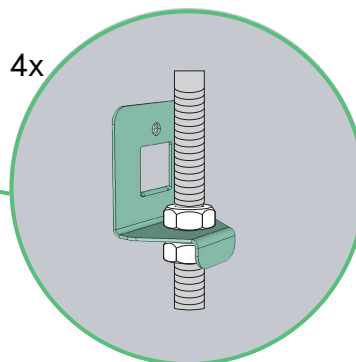

# NatureConnect

by Signify

NatureConnect skylight W60L60  
LP902P NC Skylight PSD W60L60

	Power (W)	Dimensions LxWxH (mm)	EU Energy class of the light source	kg
Skylight	60	598 x 598 x 141	C	13

### Installation in NatureConnect island

1

For more detailed mounting instruction, please consult your Signify representative for the NatureConnect system installation manual.

### Installation to ceiling

4x

2 nuts + threaded rod (M6 class 8.8), NOT INCLUDED

1

### Connection to mains

! Cable inspection

connector GST18i5  
5 pole, male

1

Always wear gloves when installing luminaire.