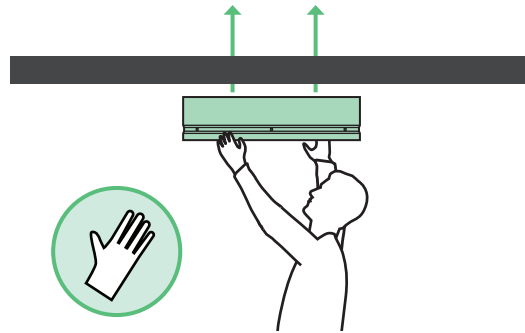

### Connection to mains

! Cable inspection

connector GST18i5  
5 pole, male

1

Always wear gloves when installing luminaire.