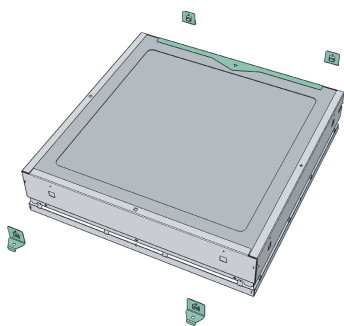

# NatureConnect

by Signify

NatureConnect skylight W60L60  
LP902P NC Skylight PSD W60L60

	Power (W)	Dimensions LxWxH (mm)	EU Energy class of the light source	kg
Skylight	60	598 x 598 x 141	C	13

### Installation in NatureConnect island

1

For more detailed mounting instruction, please consult your Signify representative for the NatureConnect system installation manual.

### Connection to mains

! Cable inspection

connector GST18i5  
5 pole, male

1

Always wear gloves when installing luminaire.