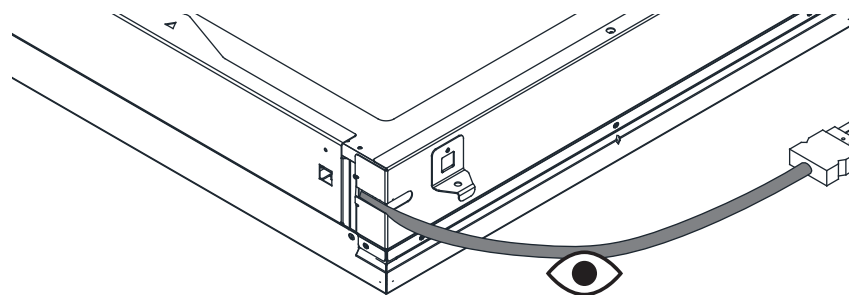

# NatureConnect

by Signify

NatureConnect skylight W60L60  
LP902P NC Skylight PSD W60L60

	Power (W)	Dimensions LxWxH (mm)	EU Energy class of the light source	kg
Skylight	60	598 x 598 x 141	C	13

### Installation in NatureConnect island

1

For more detailed mounting instruction, please consult your Signify representative for the NatureConnect system installation manual.

### Installation to ceiling

4x

2 nuts + threaded rod (M6 class 8.8), NOT INCLUDED

1

### Connection to mains

! Cable inspection

connector GST18i5  
5 pole, male

1

Always wear gloves when installing luminaire.