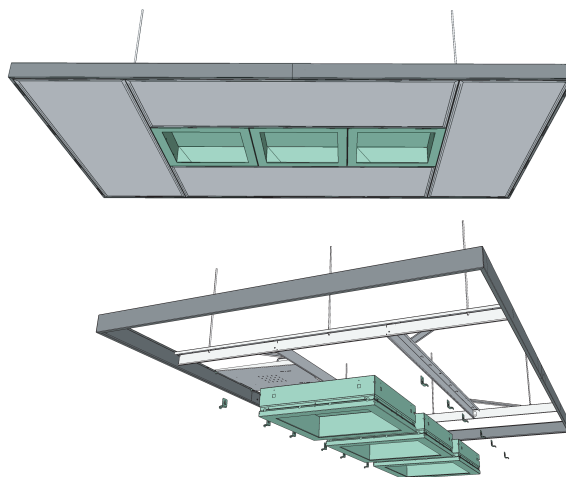

# NatureConnect

by Signify

NatureConnect skylight W60L60  
LP902P NC Skylight PSD W60L60

	Power (W)	Dimensions LxWxH (mm)	EU Energy class of the light source	kg
Skylight	60	598 x 598 x 141	C	13

### Installation in NatureConnect island

1

For more detailed mounting instruction, please consult your Signify representative for the NatureConnect system installation manual.

### Installation to ceiling

4x

2 nuts + threaded rod (M6 class 8.8), NOT INCLUDED

1

### Connection to mains

! Cable inspection

connector GST18i5  
5 pole, male

1

Always wear gloves when installing luminaire.