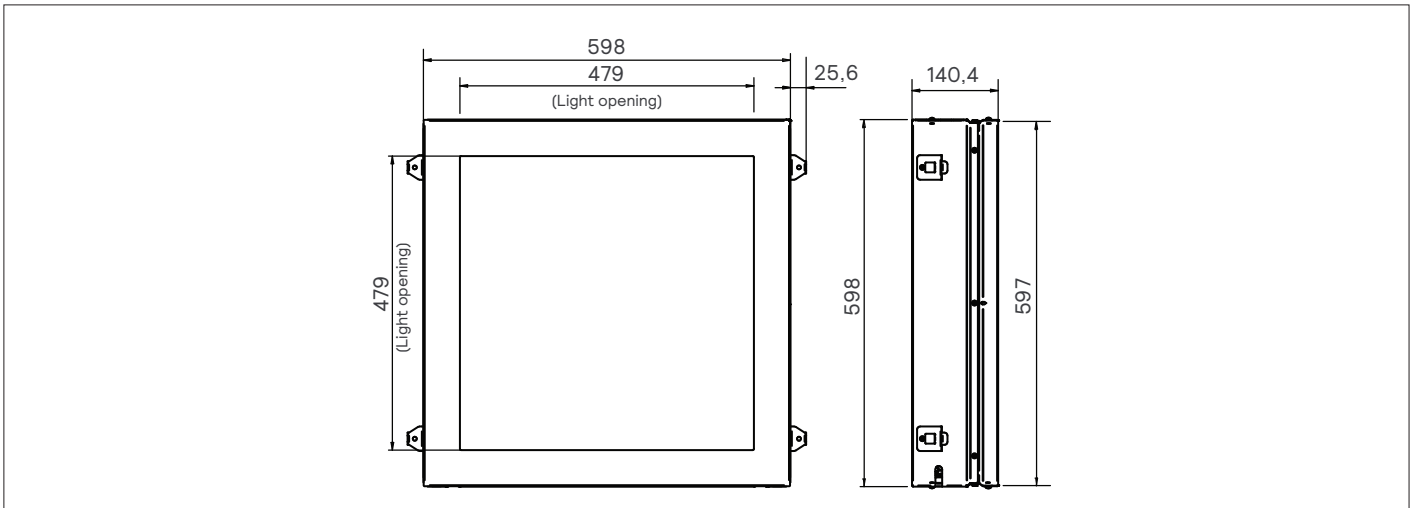

# NatureConnect

by Signify

NatureConnect skylight W60L60  
LP902P NC Skylight PSD W60L60

	Power (W)	Dimensions LxWxH (mm)	EU Energy class of the light source	kg
Skylight	60	598 x 598 x 141	C	13

### Installation in NatureConnect island

1

For more detailed mounting instruction, please consult your Signify representative for the NatureConnect system installation manual.

### Installation to ceiling

4x

2 nuts + threaded rod (M6 class 8.8), NOT INCLUDED

1