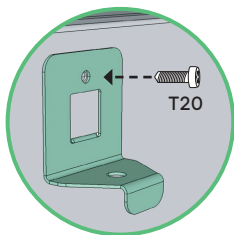

Installation in NatureConnect island