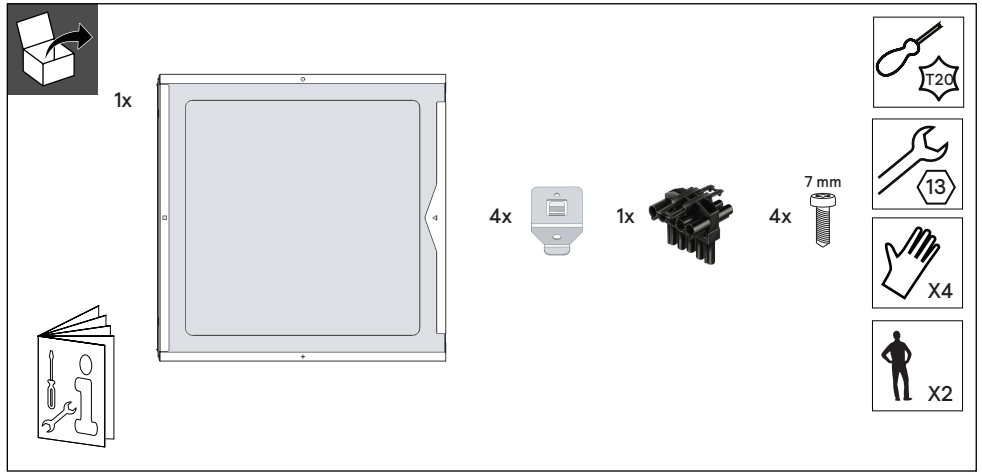

# NatureConnect

by Signify

NatureConnect skylight W60L60  
LP902P NC Skylight PSD W60L60

	Power (W)	Dimensions LxWxH (mm)	EU Energy class of the light source	kg
Skylight	60	598 x 598 x 141	C	13

### Installation in NatureConnect island

1

For more detailed mounting instruction, please consult your Signify representative for the NatureConnect system installation manual.

### Connection to mains

! Cable inspection

connector GST18i5  
5 pole, male

1

Always wear gloves when installing luminaire.