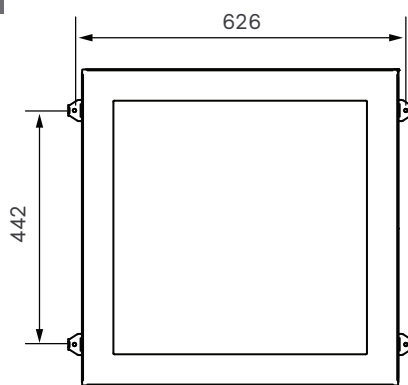

Installation to ceiling