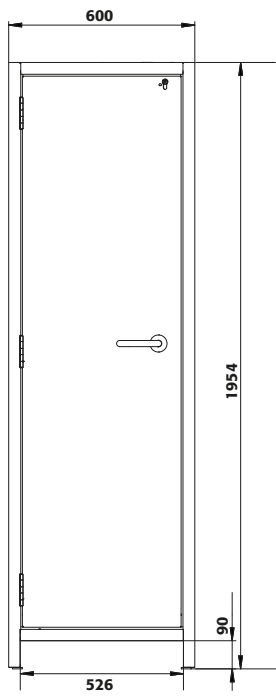

Dimensions	
Width (external)	599.00 mm
Depth (external)	615.00 mm
Height (external)	1953.00 mm
Width (internal)	450.00 mm
Depth (internal)	522.00 mm
Height (internal)	1647.00 mm

Weight / Load	
Weight without interior equipment	265 kg
Distributed load	894.00 kg/m ²
Maximum load	600 kg

General Information	
Number of doors	1
Door opening angle	89.40°
Depth with open doors	1129 mm
Entry width transport base	526 mm
Entry height transport base	90 mm
Customs tariff number	94032080

Front view

Side view