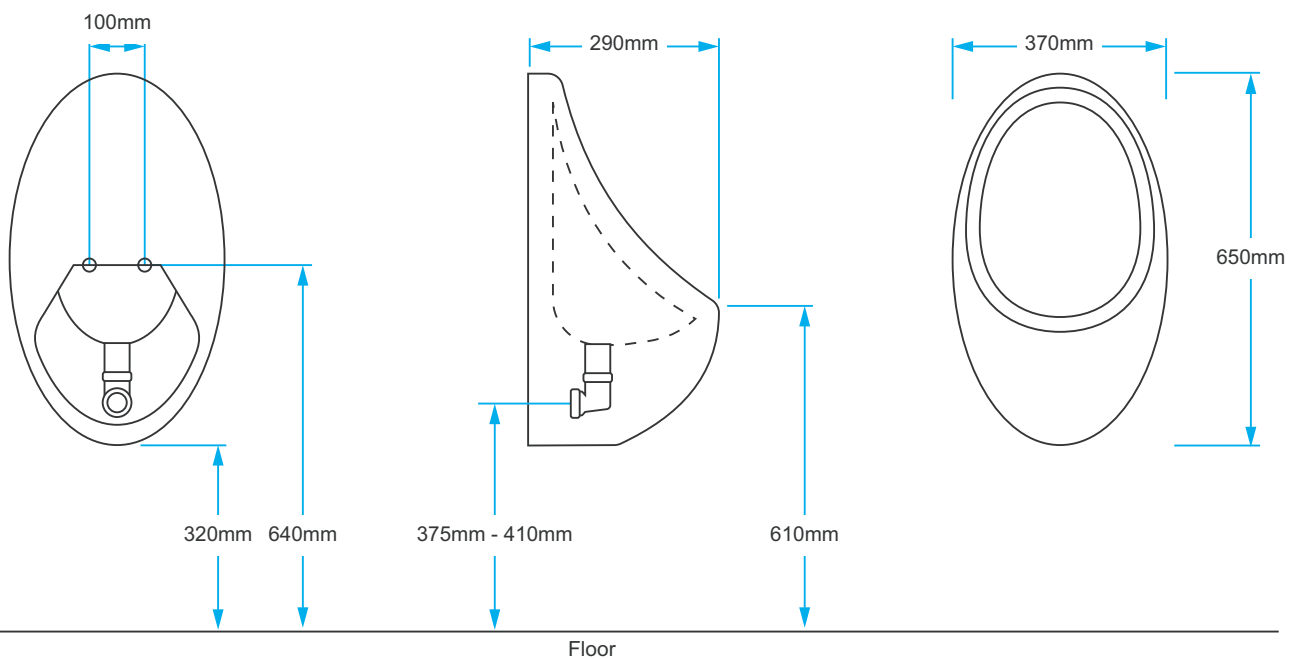

Model 5000

Dimensions

710 x 375 x 325mm

Applications

Commercial, Education, Hotels, Security & Other

Approvals

BREEAM Compliant

Materials

Model 6000

Dimensions
650 x 370 x 290mm

Applications
Commercial, Education, Hotels, Security & Other

Approvals
BREEAM Compliant

Materials
Vitreous China

Finish
Silver Nano Glaze

Colour
White

Fixings
Bowls screwed to the wall with brackets

Note: For use on Installations with closed piping below the urinal bowls.

Model 7000

Dimensions

600 x 350 x 370mm

Applications

Commercial, Education, Hotels, Security & Other

Approvals

BREEAM Compliant

Note: For use on Installations with closed piping below the urinal bowls.

Model 8000

Dimensions

555 x 350 x 370mm

Applications

Commercial, Education, Hotels, Security & Other

Approvals

BREEAM Compliant