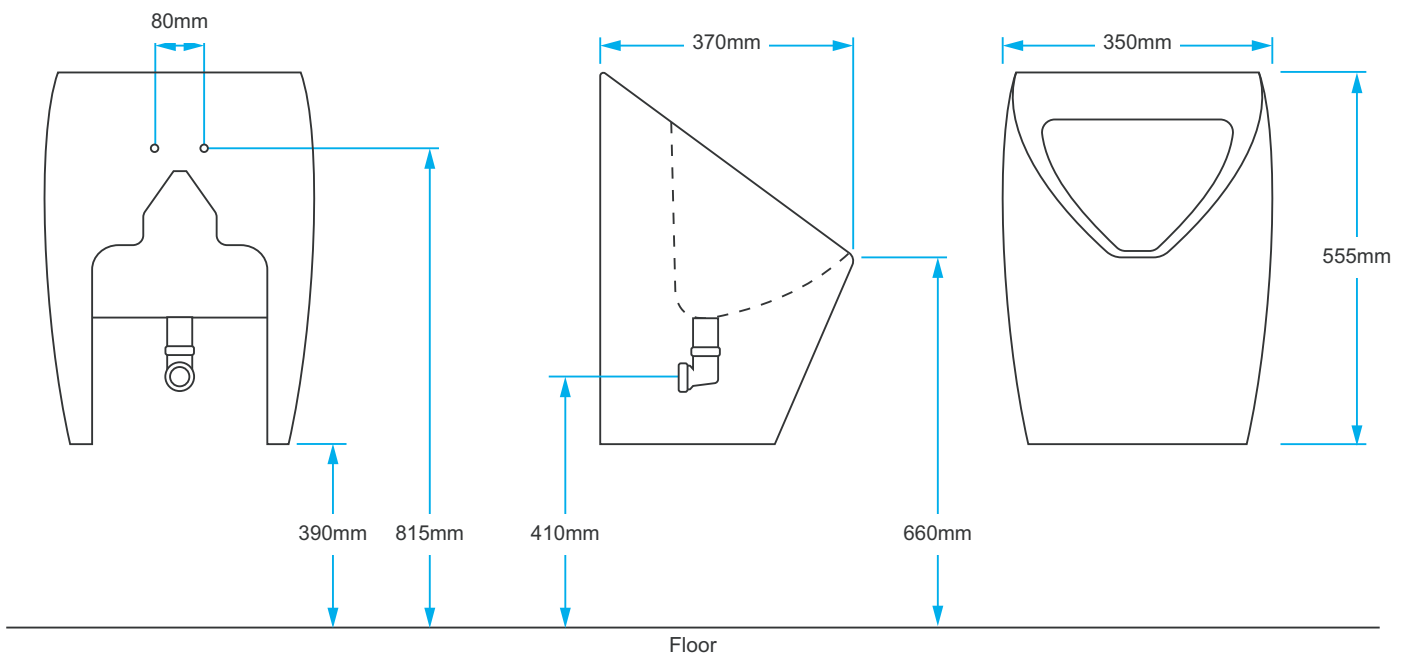

Model 6000

Dimensions
650 x 370 x 290mm

Applications
Commercial, Education, Hotels, Security & Other

Approvals
BREEAM Compliant

Materials
Vitreous China

Finish
Silver Nano Glaze

Colour
White

Fixings
Bowls screwed to the wall with brackets

Note: For use on Installations with closed piping below the urinal bowls.

Model 7000

Dimensions

600 x 350 x 370mm

Applications

Commercial, Education, Hotels, Security & Other

Approvals

BREEAM Compliant

Note: For use on Installations with closed piping below the urinal bowls.

Model 8000

Dimensions

555 x 350 x 370mm

Applications

Commercial, Education, Hotels, Security & Other

Approvals

BREEAM Compliant

Note: For use on Installations with closed piping below the urinal bowls.

Model 9000

Dimensions

680 x 505 x 365mm

Applications

Commercial, Education, Hotels, Security & Other

Approvals

BREEAM Compliant