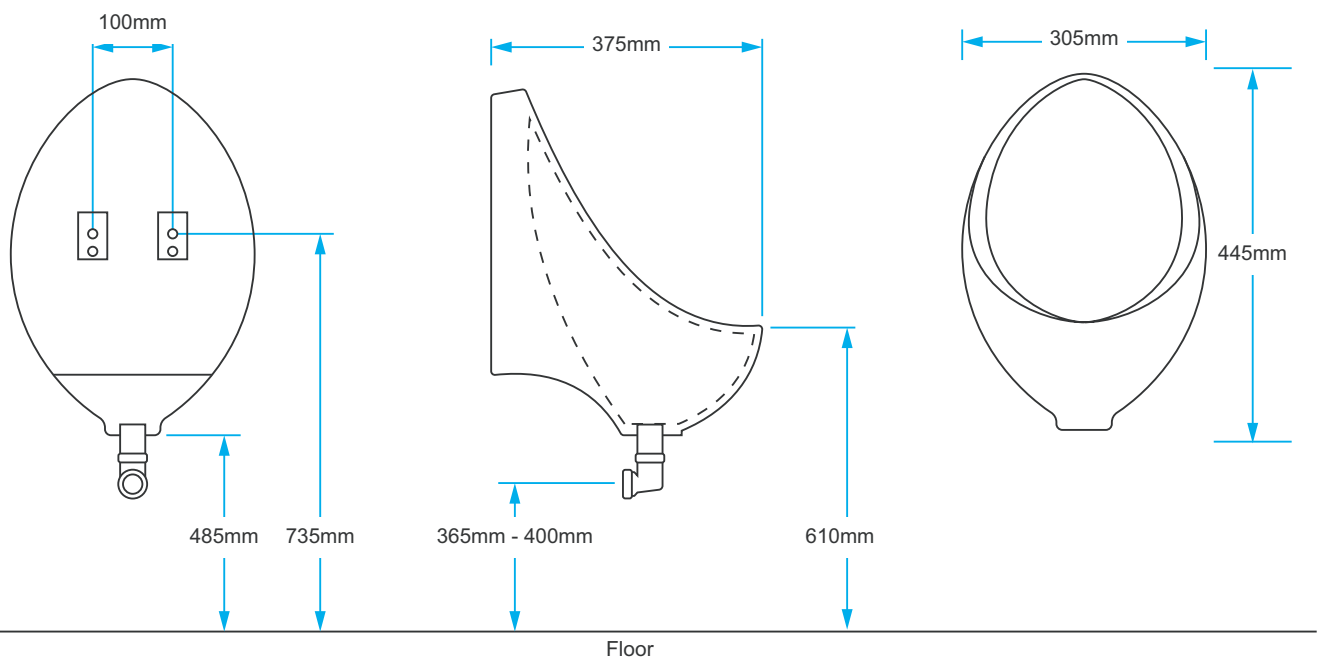

Vitreous China

Finish

Sliver Nano Glaze

Colour

White

Fixings

Bowls screwed to the wall with brackets

Note: For use on Installations with open piping below the urinal bowls.

Model 4000

Dimensions

600 x 325 x 300mm

Applications

Commercial, Education, Hotels, Security & Other

Approvals

BREEAM Compliant

Materials

Note: For use on Installations with closed piping below the urinal bowls.

Model 8000

Dimensions

555 x 350 x 370mm

Applications

Commercial, Education, Hotels, Security & Other

Approvals

BREEAM Compliant

Note: For use on Installations with closed piping below the urinal bowls.

Model 9000

Dimensions

680 x 505 x 365mm

Applications

Commercial, Education, Hotels, Security & Other

Approvals

BREEAM Compliant