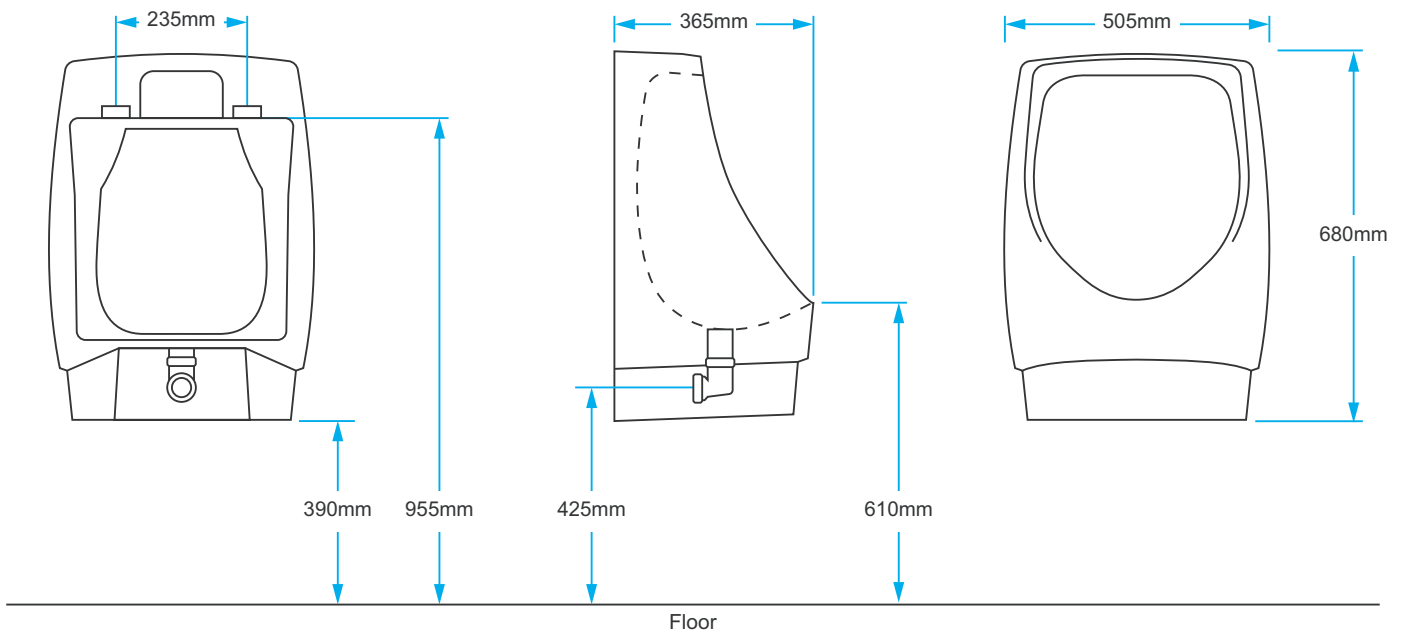

Model 9000

Dimensions

680 x 505 x 365mm

Applications

Commercial, Education, Hotels, Security & Other

Approvals

BREEAM Compliant

Materials

Vitreous China

Finish

Silver Nano Glaze

Colour

White

Fixings

Bowls screwed to the wall with brackets

Note: For use on Installations with open or closed piping below the urinal bowl.