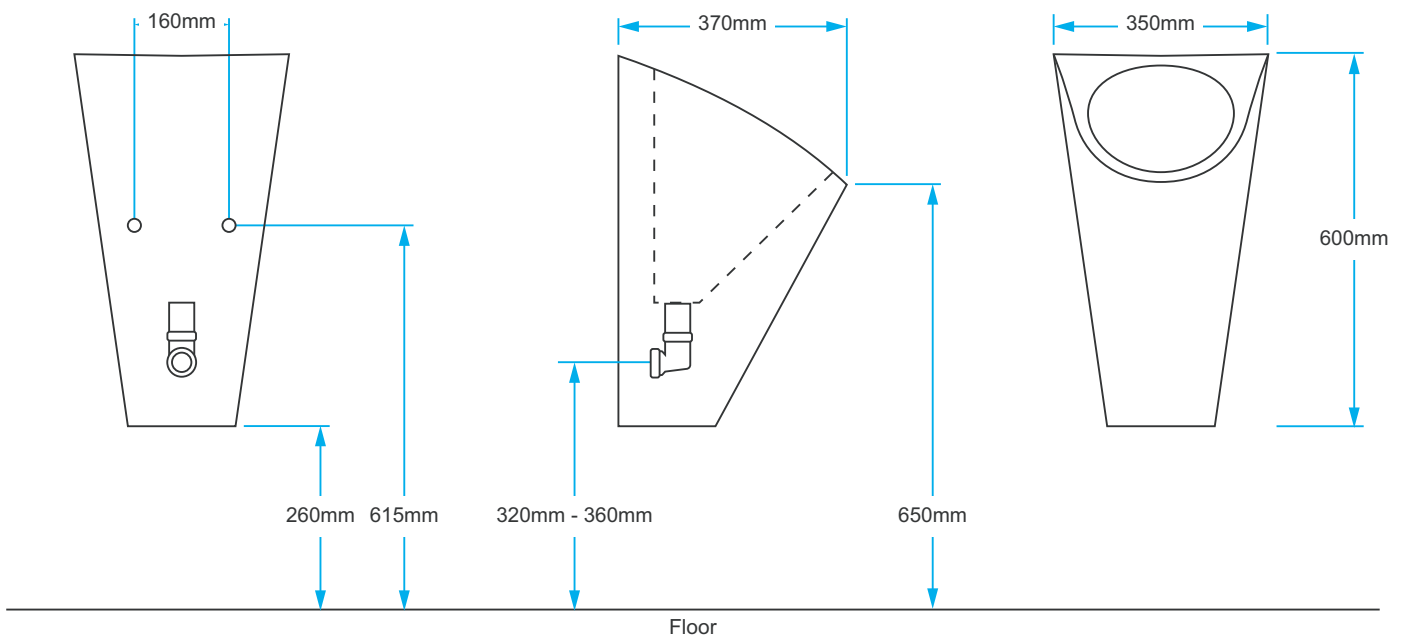

Model 6000

Dimensions
650 x 370 x 290mm

Applications
Commercial, Education, Hotels, Security & Other

Approvals
BREEAM Compliant

Materials
Vitreous China

Finish
Silver Nano Glaze

Colour
White

Fixings
Bowls screwed to the wall with brackets

Note: For use on Installations with closed piping below the urinal bowls.

Model 7000

Dimensions

600 x 350 x 370mm

Applications

Commercial, Education, Hotels, Security & Other

Approvals

BREEAM Compliant

Note: For use on Installations with closed piping below the urinal bowls.

Model 8000

Dimensions

555 x 350 x 370mm

Applications

Commercial, Education, Hotels, Security & Other

Approvals

BREEAM Compliant

Note: For use on Installations with closed piping below the urinal bowls.

Model 9000

Dimensions

680 x 505 x 365mm

Applications

Commercial, Education, Hotels, Security & Other

Approvals

BREEAM Compliant