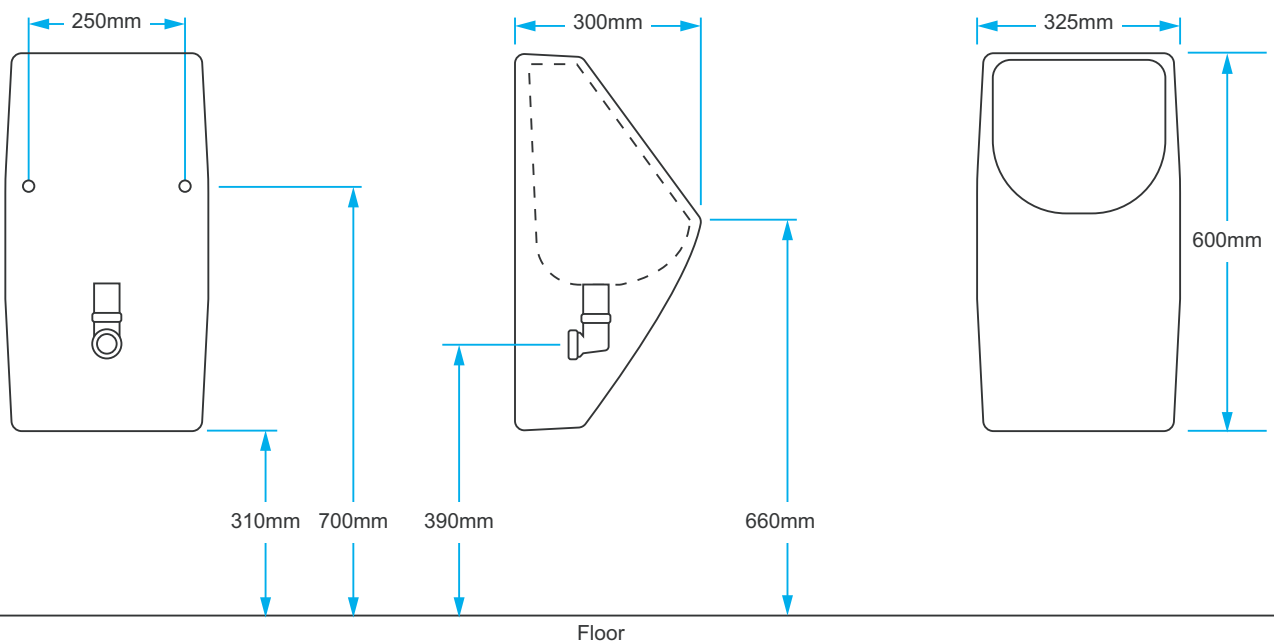

Model 4000

Dimensions

600 x 325 x 300mm

Applications

Commercial, Education, Hotels, Security & Other

Approvals

BREEAM Compliant

Materials

Vitreous China

Finish

KeraTect

Colour

White

Fixings

Bowls screwed to the wall with brackets

Note: For use on Installations with closed piping below the urinal bowls.