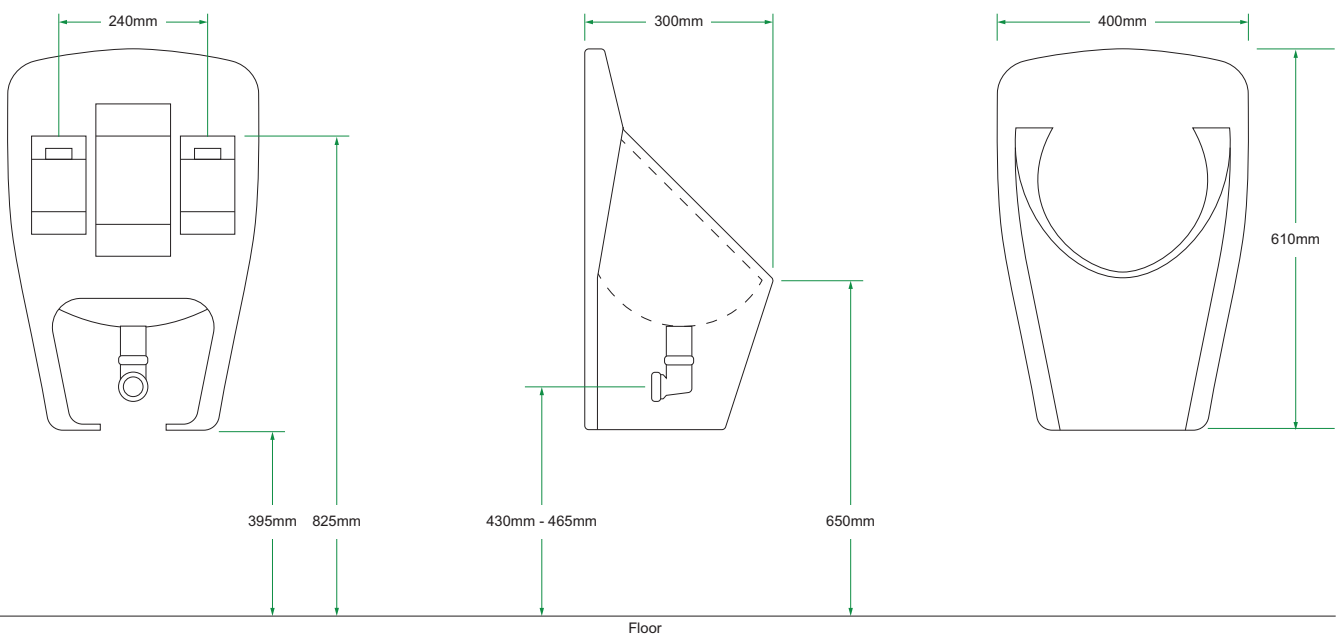

Model 1000

Dimensions

610 x 400 x 220 mm

Applications

Commercial, Education, Hotels, Leisure, Security & Other

Approvals

BREEAM Compliant

Materials

Vitreous China

Finish

Sliver Nano Glaze

Colour

White

Fixings

Bowls screwed to the wall with brackets

Note: For use on installations with open or closed piping below the urinal bowl

Model 2000

Dimensions

700 x 410 x 300mm

Applications

Commercial, Education, Hotels, Security & Other

Approvals

BREEAM Compliant

Materials

Note: For use on Installations with closed piping below the urinal bowls.

Model 8000

Dimensions

555 x 350 x 370mm

Applications

Commercial, Education, Hotels, Security & Other

Approvals

BREEAM Compliant