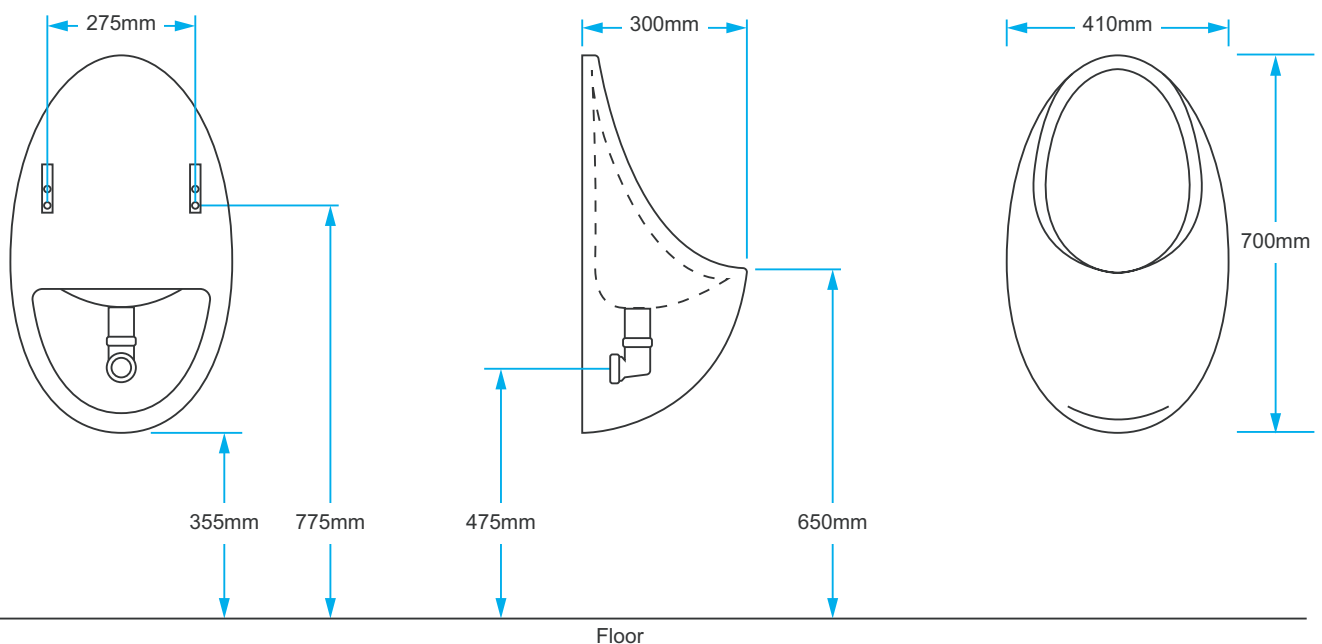

Model 2000

Dimensions

700 x 410 x 300mm

Applications

Commercial, Education, Hotels, Security & Other

Approvals

BREEAM Compliant

Materials

Vitreous China

Finish

Sliver Nano Glaze

Colour

White

Fixings

Bowls screwed to the wall with brackets

Note: For use on installations with closed piping behind tiled walls and IPS Panelling