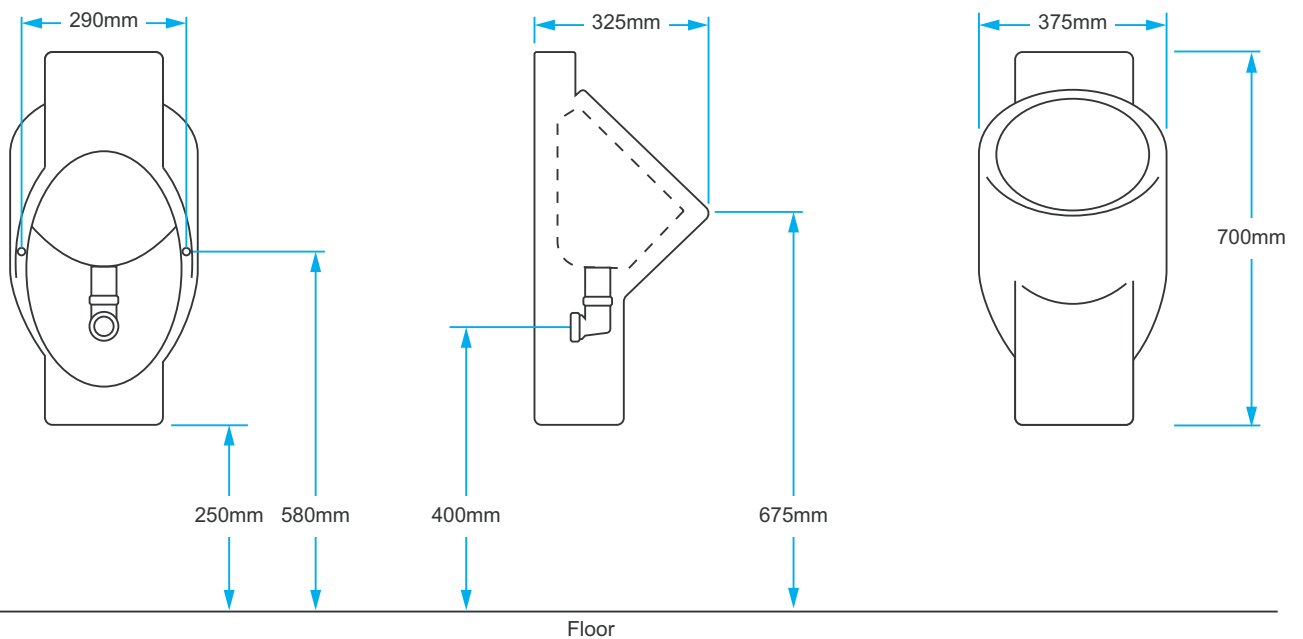

Fixings

Bowls screwed to the wall with brackets

Note: For use on Installations with closed piping below the urinal bowls.